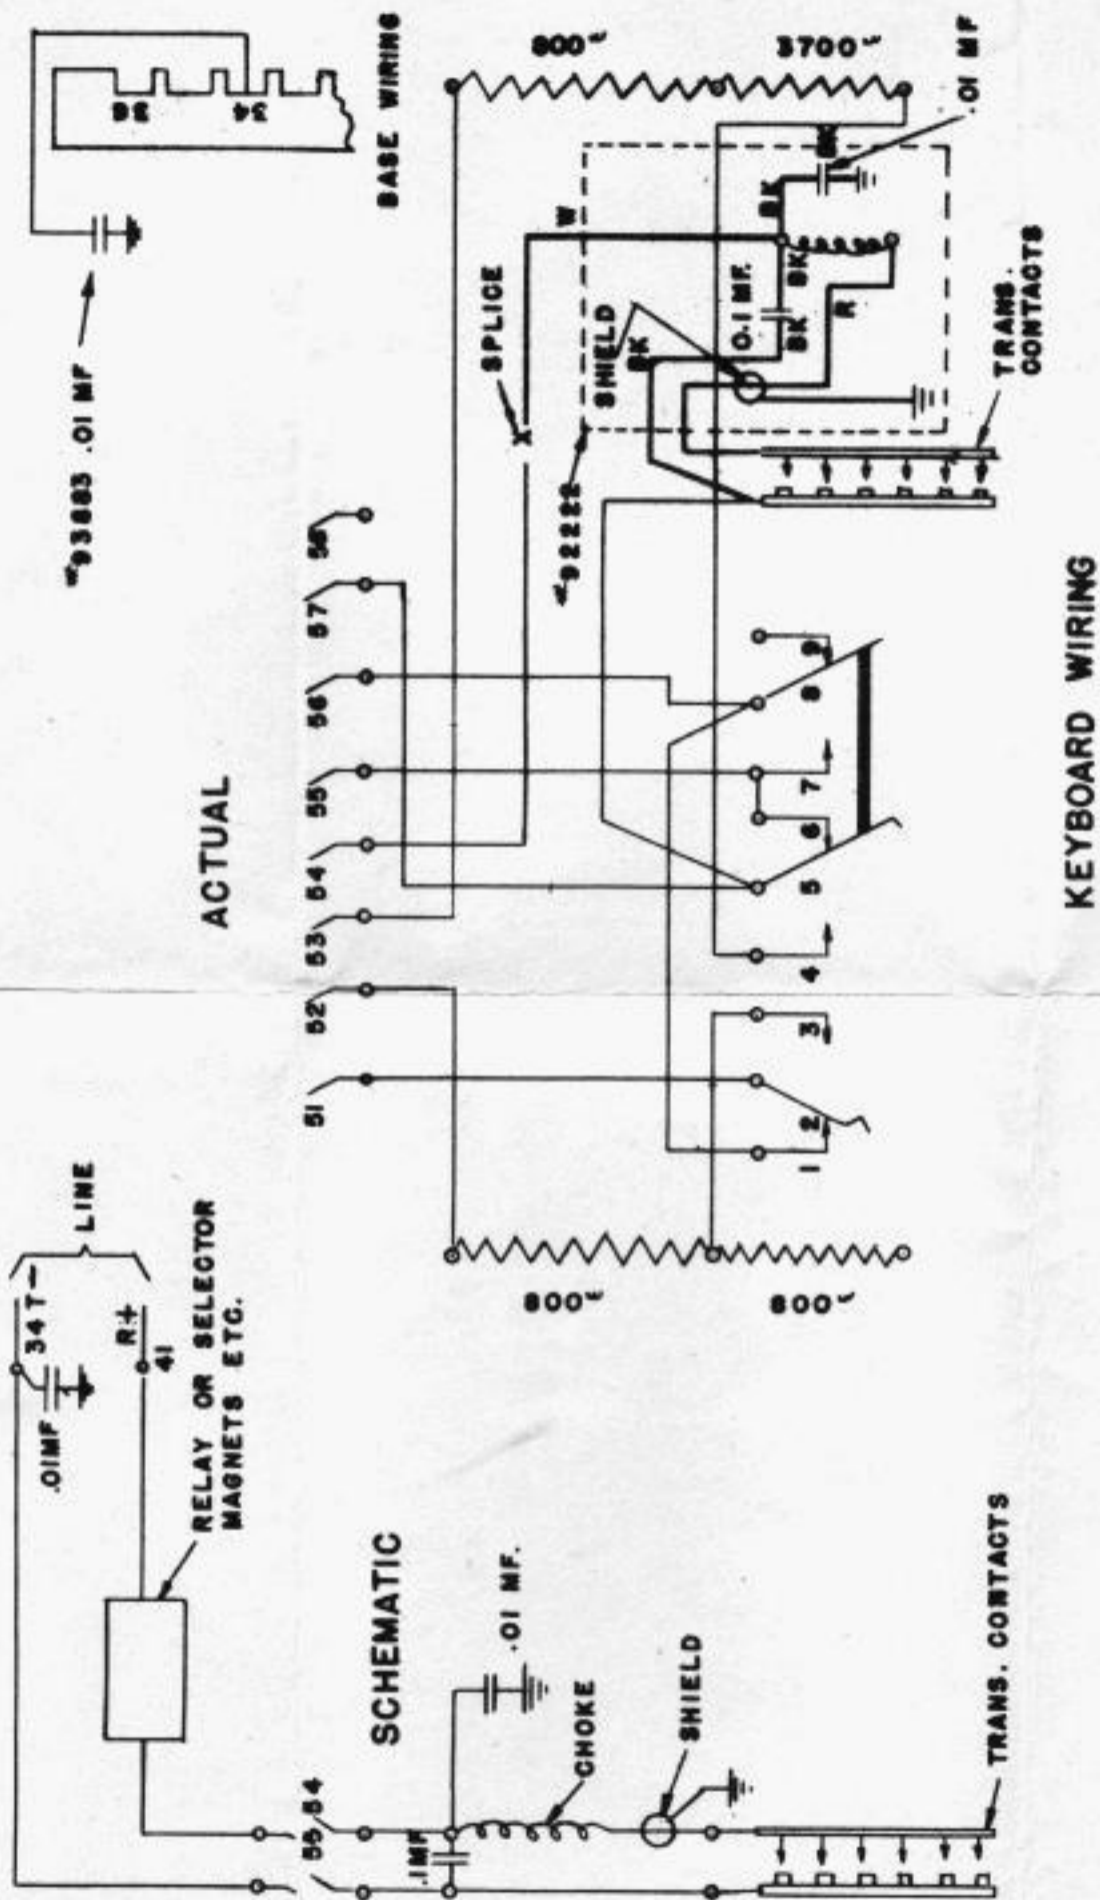

REVISIONS
 ② 93883 COND.
 ADDED.
 4-26-38 J.J.F.

TELETYPE CORPORATION
 WD 1681-B

WIRING DIAGRAM
 FOR 93884
 TRANSMITTING
 CONTACTS
 RADIO FILTER -
 15 & 20 TYPE
 KEYBOARDS 15
 TYPE PERF.
 TRANSMITTER

DRAWN
 TRACED N.J.W. (R.B.)
 CHECKED R.E.Z.
 ENGR'D R.E.Z.
 APPROVED C.N.B.