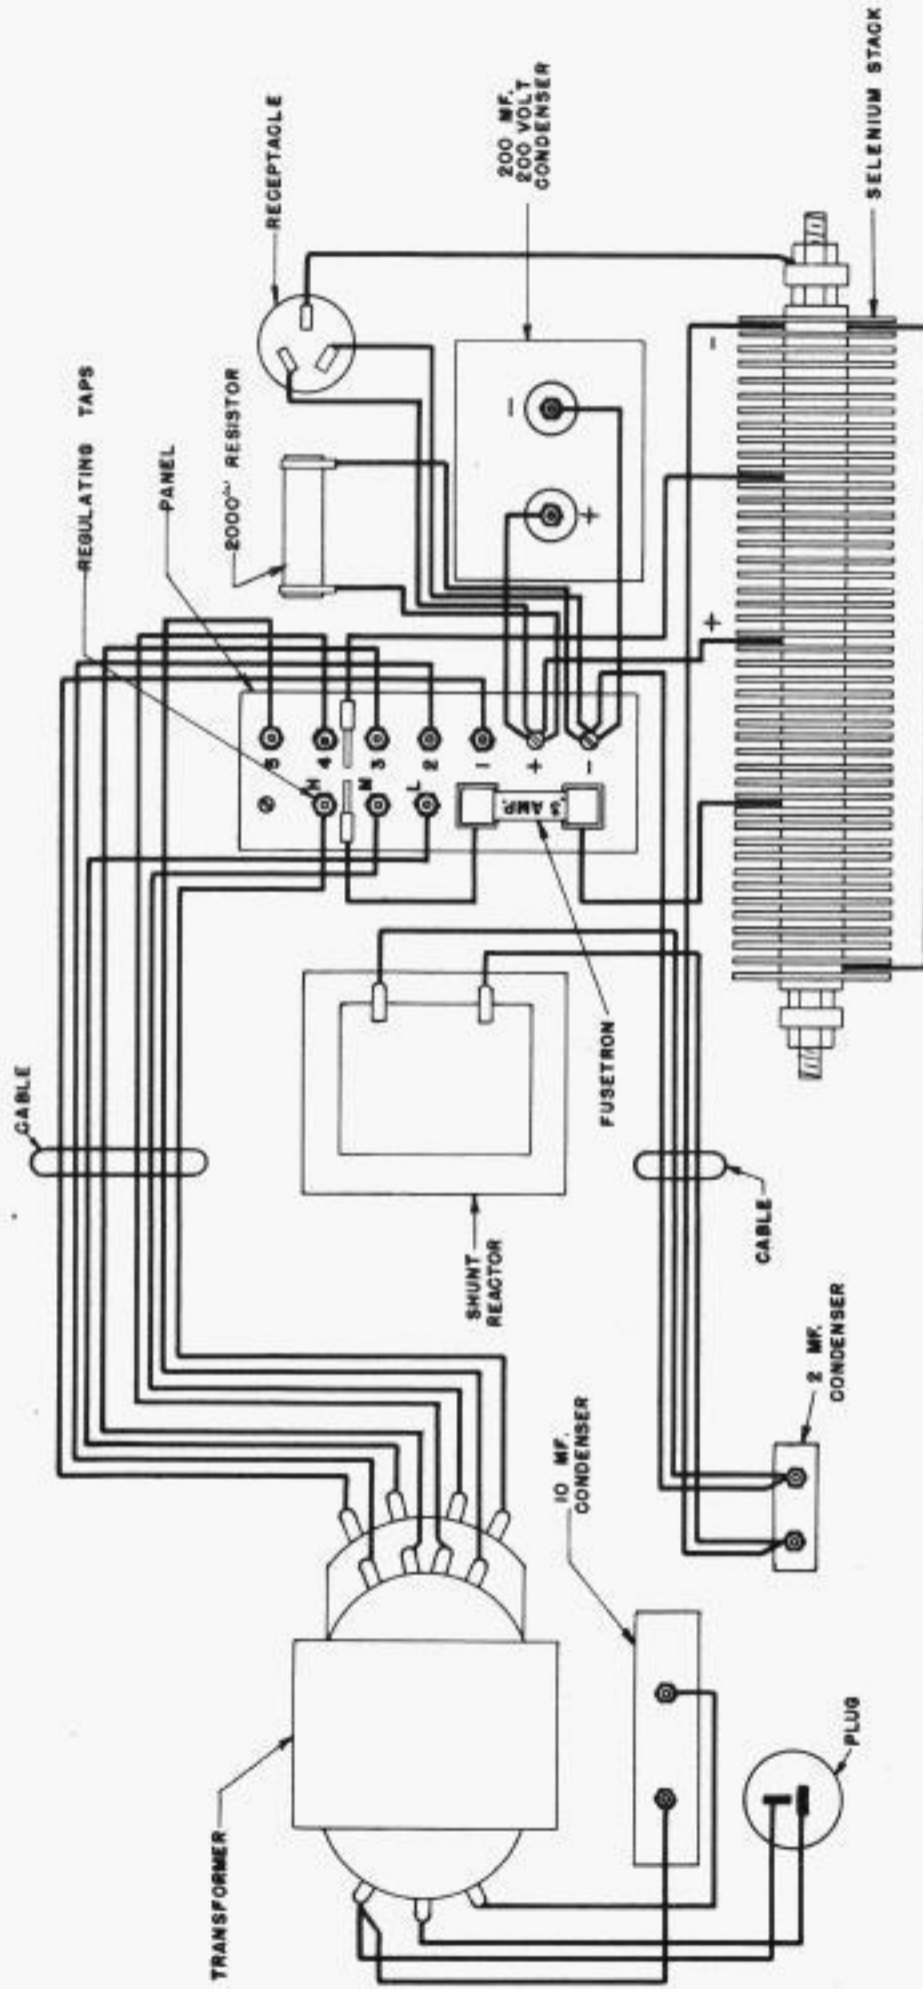

REVISIONS

ACTUAL WIRING

SCHEMATIC WIRING

TELETYPE CORPORATION

WD-2019

WIRING DIAGRAM FOR REC-10

DRAWN S.L.O.
 TRACED
 CHECKED
 ENG'R'D
 APPROVED