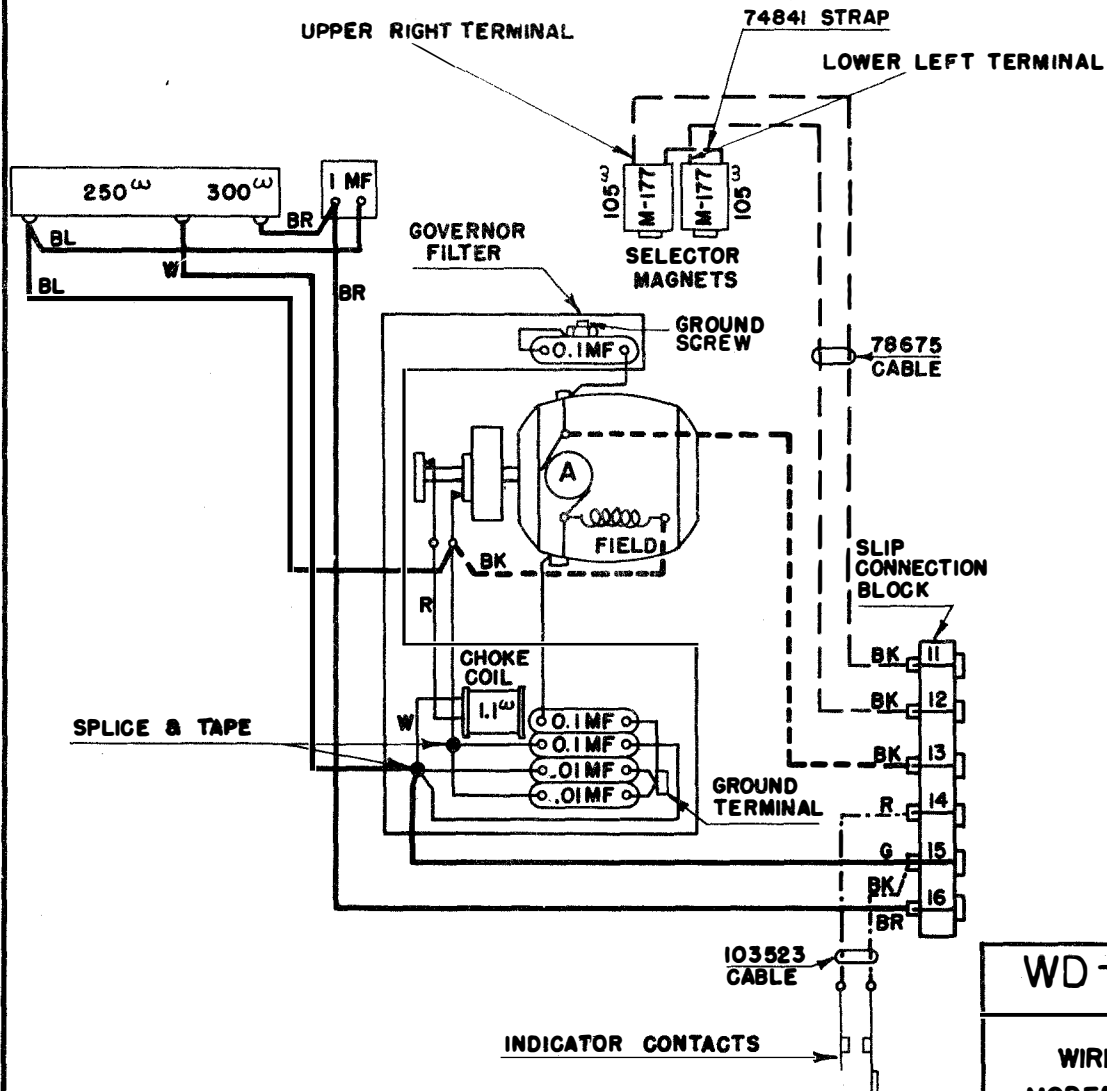

REVISIONS

B	REDRAWN. 1-8-44
C	MAGNET TERMINALS IDENTIFIED. 1-19-44 33223
D	5-29-44 34590

ASSOCIATED CABLES

- MOTOR LEADS
- \_\_\_\_\_ FILTER LEADS
- 78675 SELECTOR CABLE
- 103523 INDICATOR CONTACTS CABLE
- 105741 MOTOR UNIT CABLE

COLOR CODE

- BK BLACK
- BL BLUE
- BR BROWN
- G GREEN
- R RED
- W WHITE

(TOP VIEW FROM FRONT)

MODEL 14 TYPING REPERFORATOR  
WITH A.C. SERIES MOTOR

WD-2186-D  
12-6-43

WIRING DIAGRAM  
MODEL 14 TYPING  
REPERFORATOR  
FPR 17FN  
FPR 17FT

DRAWN J.E.T. APPROVED  
ENG'R'D K.A.S. *RAB*

TELETYPE  
CORPORATION