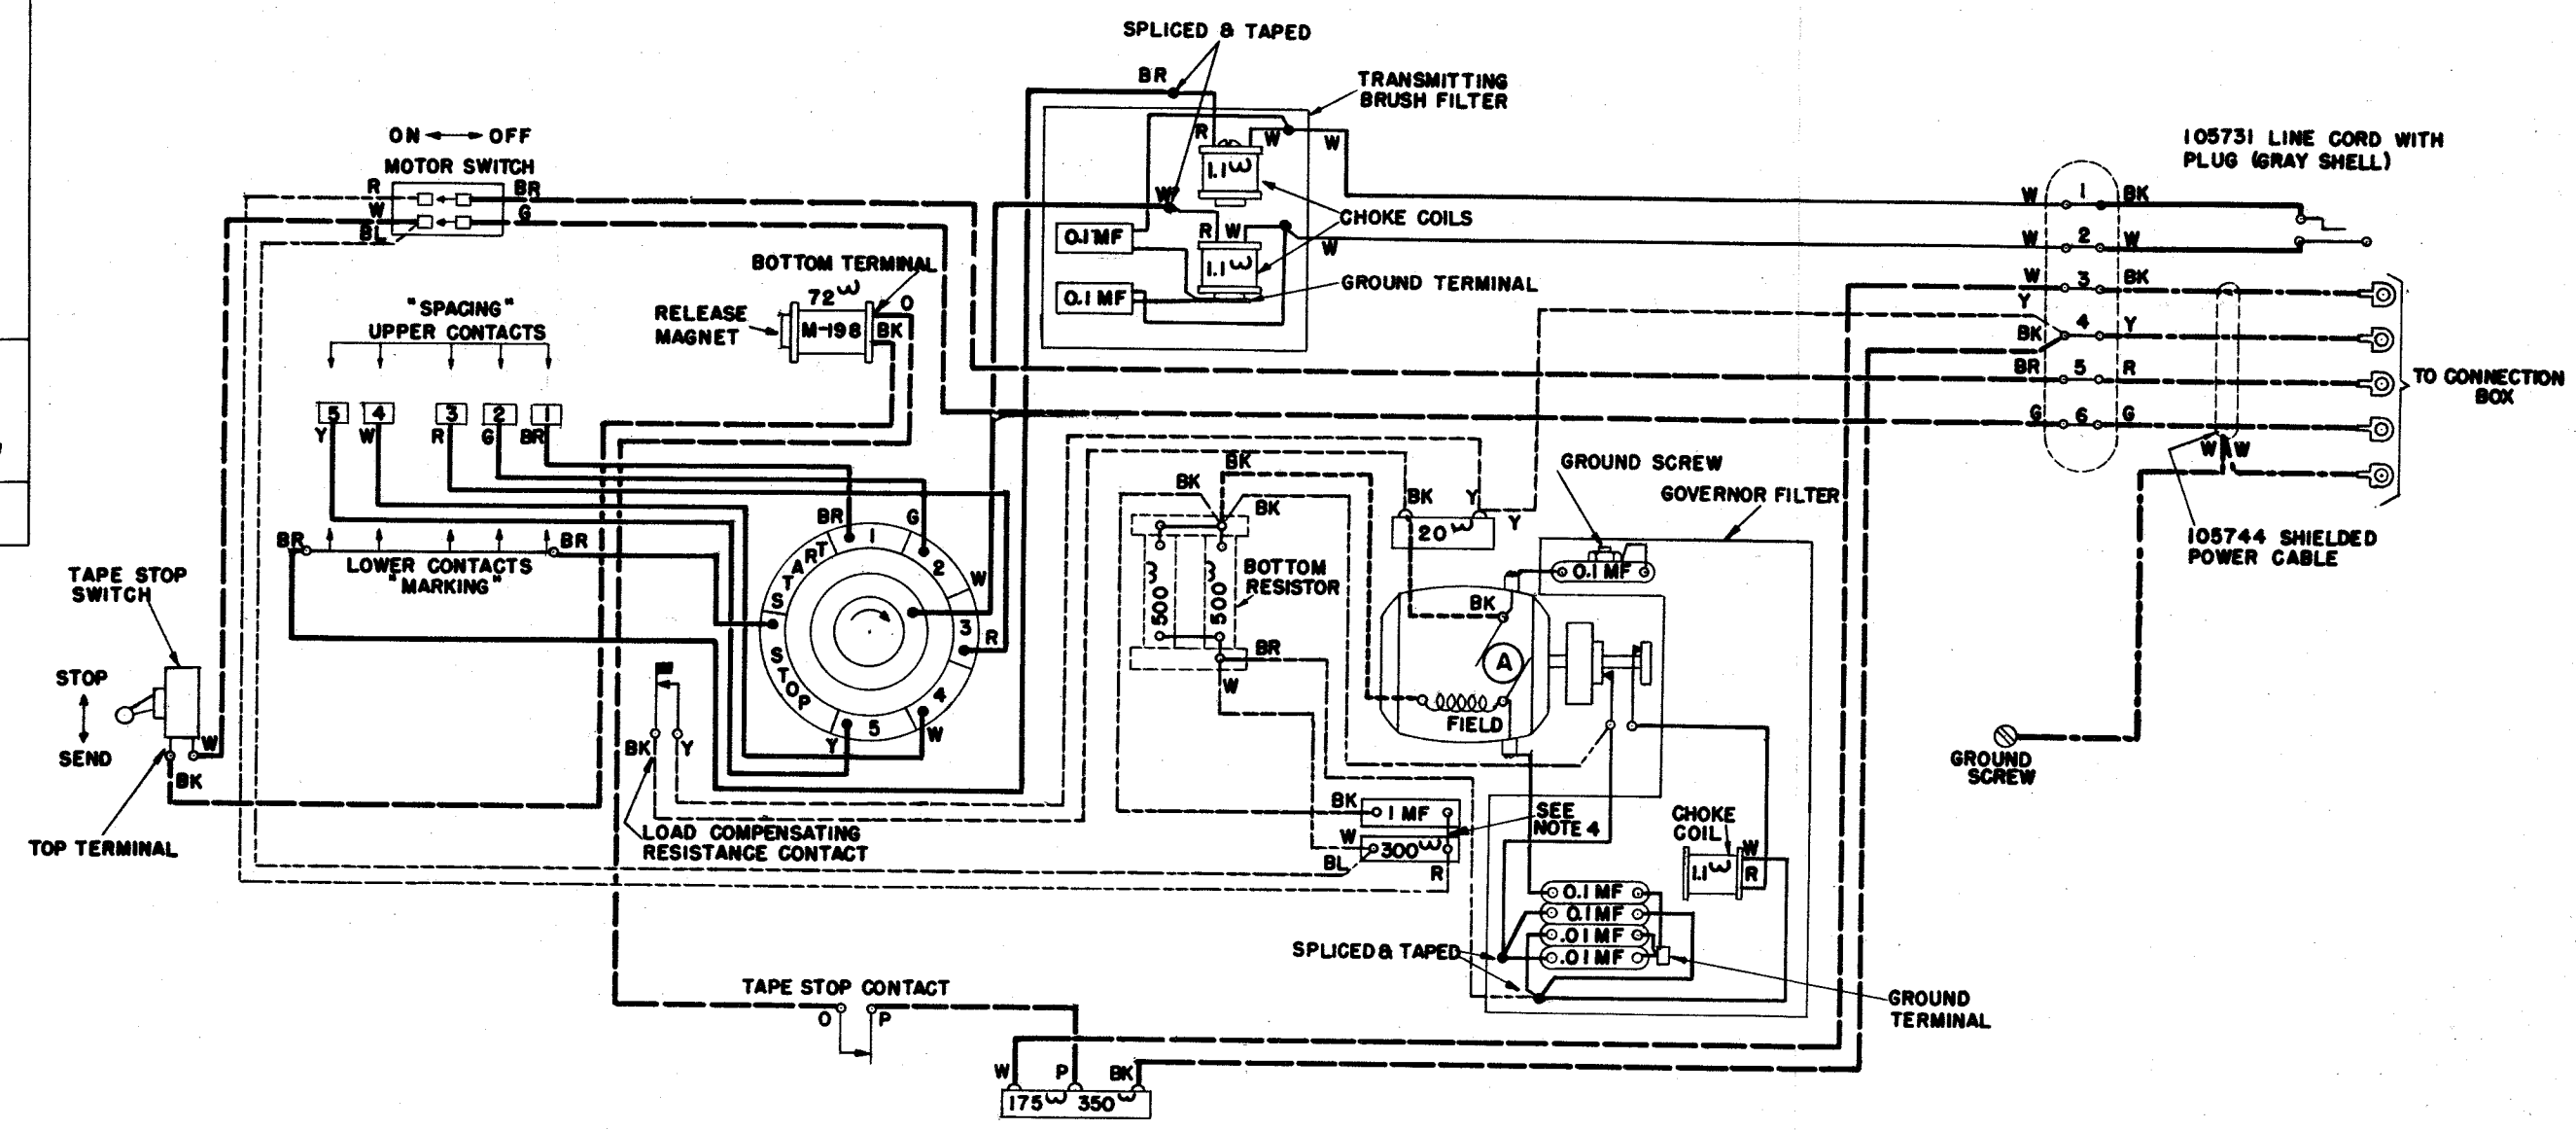

NOTE NO.	NOTE
1.	PARTS SHOWN DOTTED ARE BENEATH BASE.
2.	ASSOCIATED CABLES: ----- 105742 CONTROL CABLE ----- 105743 LINE CABLE ----- 106129 POWER CABLE ----- 87469 POWER CABLE ----- FILTER WIRING ----- MOTOR LEADS ----- 105744 SHIELDED POWER CABLE
3.	COLOR CODE: BK BLACK G GREEN R RED BL BLUE O ORANGE W WHITE BR BROWN P PURPLE Y YELLOW
4.	STRAP WITH RM 39522; COVER WITH RM 60019 TUBING.

REVISIONS:	
B	106048 FILTER REMOVED 7-7-43
C	11-3-43 32343
D	REDRAWN 1-8-44

TOP VIEW FROM RIGHT SIDE

W.D. 2215-D
12-22-43

WIRING DIAGRAM
MODEL 14
TRANSMITTER
DISTRIBUTOR
XD 82FS
XD 82FU

DRAWN: *[Signature]* APPROVED: *[Signature]*
ENGR'D. K.A.S.