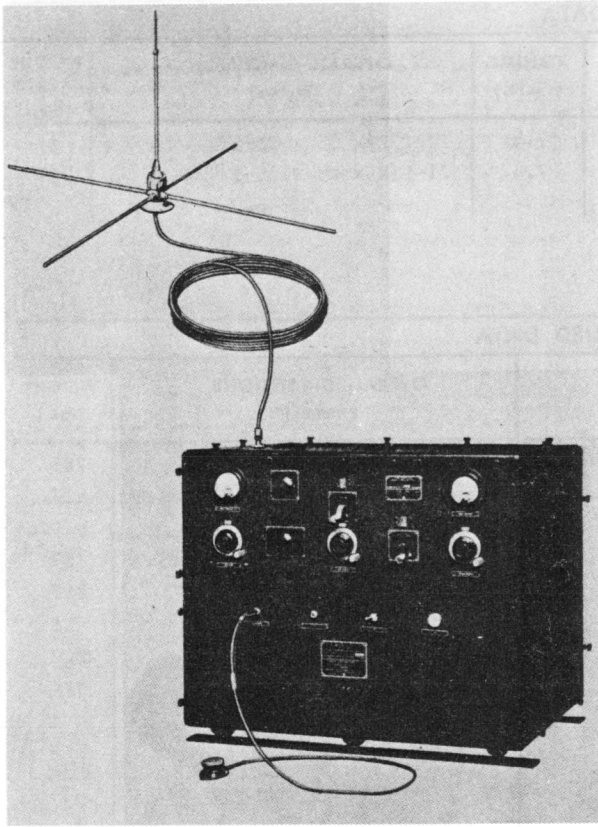

VHF TRANSMITTING EQUIPMENT

TDT

Transmitting Equipment Model TDT

FUNCTIONAL DESCRIPTION

The Navy Model TDT is a compact semi-portable equipment designed to provide modulated continuous-wave or voice modulated transmission for point-to-point or ground-to-plane use in the 115 to 156 megacycle frequency range. The transmitter proper is self-contained except for the antenna and microphone. It is used with Navy Models RBK and RCK series Radio Receiving Equipments.