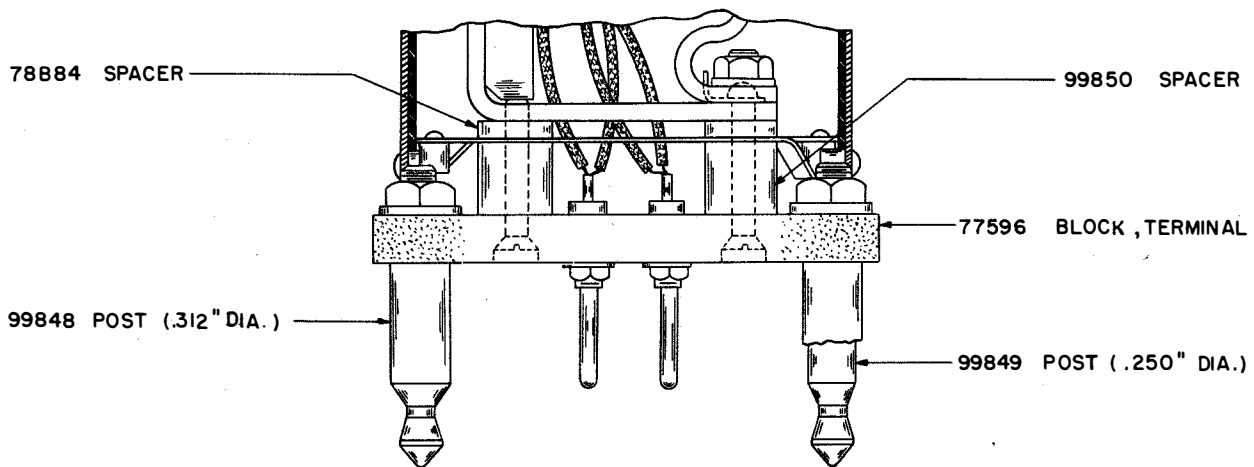

PARTS - LINE RELAY

RY30 RELAY, ARMATURE (W.E. CO. 255-A)

* SEE PAGE 2 FOR NOTES OF EXPLANATION

PRINTED IN U.S.A.

NOTES OF EXPLANATION

THE RY30 LINE RELAY (W.E. CO. 255-A) SUPERSEDES BOTH THE RY20 LINE RELAY (W.E. CO. 215-A)
AND THE RY28 LINE RELAY (W.E. CO. 215-H)

THE PARTS SHOWN BELOW ARE NO LONGER MANUFACTURED, WHEN ANY ONE OF THESE PARTS ARE
REQUIRED FOR USE WITH AN OLD STYLE LINE RELAY, ALL THE PARTS INDICATED BY AN ASTERISK(*)
ON PAGE I, SHOULD BE ORDERED.

RY30 LINE RELAY
(SHOWING OLD STYLE PARTS)