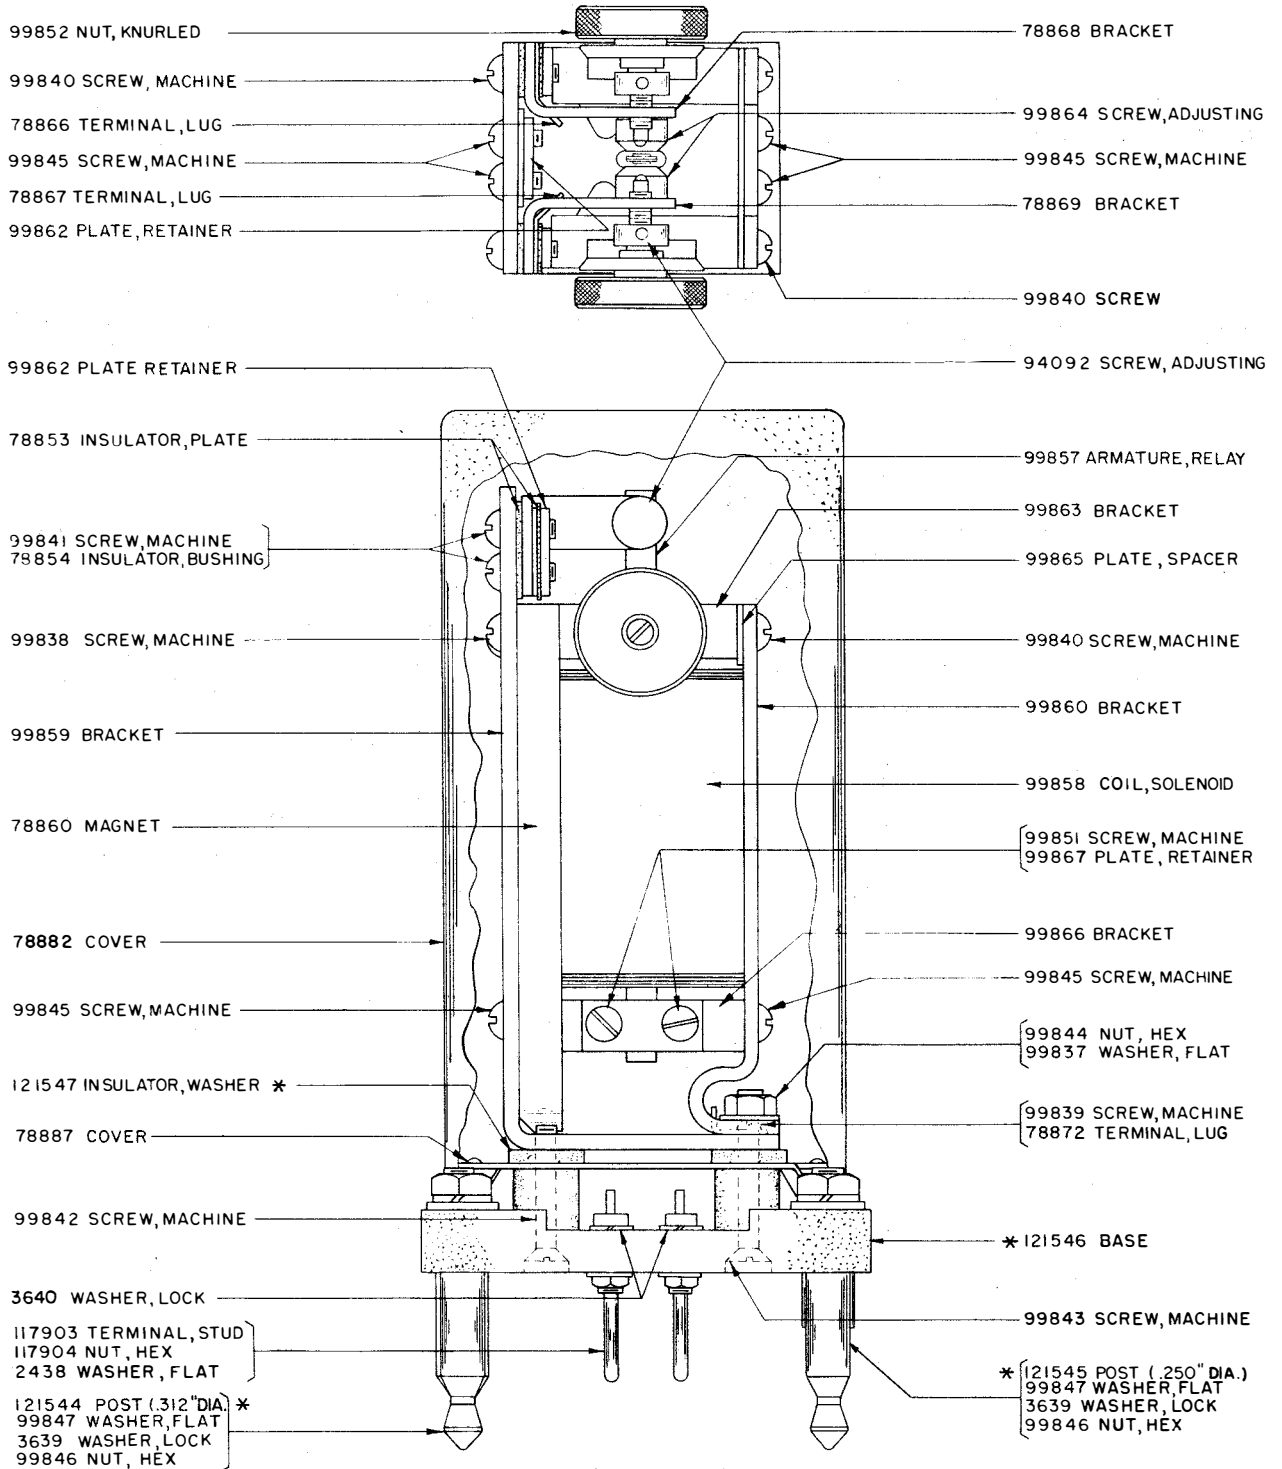

PARTS - LINE RELAY

RY30 RELAY, ARMATURE (W.E. CO. 255-A)

* SEE PAGE 2 FOR NOTES OF EXPLANATION

PRINTED IN U.S.A.

NOTES OF EXPLANATION

THE RY30 LINE RELAY (W.E. CO. 255-A) SUPERSEDES BOTH THE RY20 LINE RELAY (W.E. CO. 215-A)
AND THE RY28 LINE RELAY (W.E. CO. 215-H)

THE PARTS SHOWN BELOW ARE NO LONGER MANUFACTURED, WHEN ANY ONE OF THESE PARTS ARE
REQUIRED FOR USE WITH AN OLD STYLE LINE RELAY, ALL THE PARTS INDICATED BY AN ASTERISK(*)
ON PAGE I, SHOULD BE ORDERED.

RY30 LINE RELAY
(SHOWING OLD STYLE PARTS)