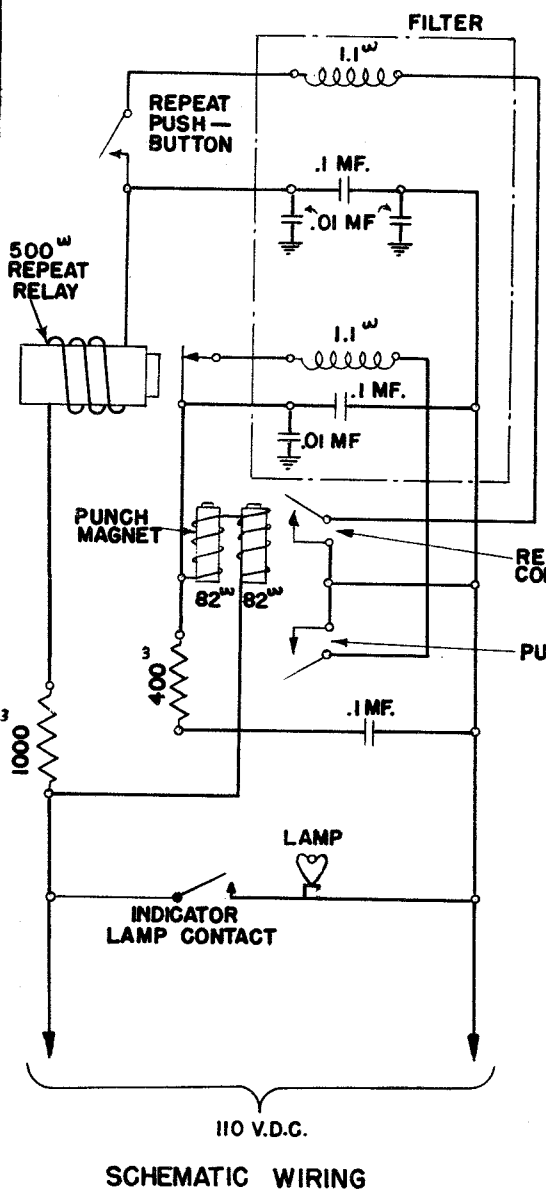

NO.	NOTES			
	WIRE COLOR CODE			
	CODE	SOLID COLOR OR TRACER IN WHITE WIRE	CODE	SOLID COLOR OR TRACER IN WHITE WIRE
1.	BL	- BLUE	O	- ORANGE
	BK	- BLACK	P	- PURPLE - RED & BLUE TRACER
	R	- RED	BR	- BROWN
	Y	- YELLOW	W	- WHITE
	G	- GREEN		
2.	CABLES: 99967 MAIN CABLE 107149 REPEAT MECH. CABLE			

RTTY ELECTRONICS
 TELETYPE=Sales-Service-Parts
 PO Box 20101 El Sobrante, Ca.
 94820. (510)222-3102
 mr_rtty@pacbell.net

REVISIONS	
(F) REDRAWN.	33850
3-30-44	35007
(G) 7-7-44	40419
(H) 6-21-46	42530
(I) 7-7-47	42606
(J) 8-1-47	43703
(K) 1-16-48	

FILE: G-28 AAA

WD-1987-K
 9-25-43

WIRING DIAGRAM

MODEL 14 PERFORATOR WITH RADIO FILTER

GPE33,34,35,39,41

DRAWN V.R.E. APPROVED
 ENG'R'D BW *Rab*

TELETYPE CORPORATION