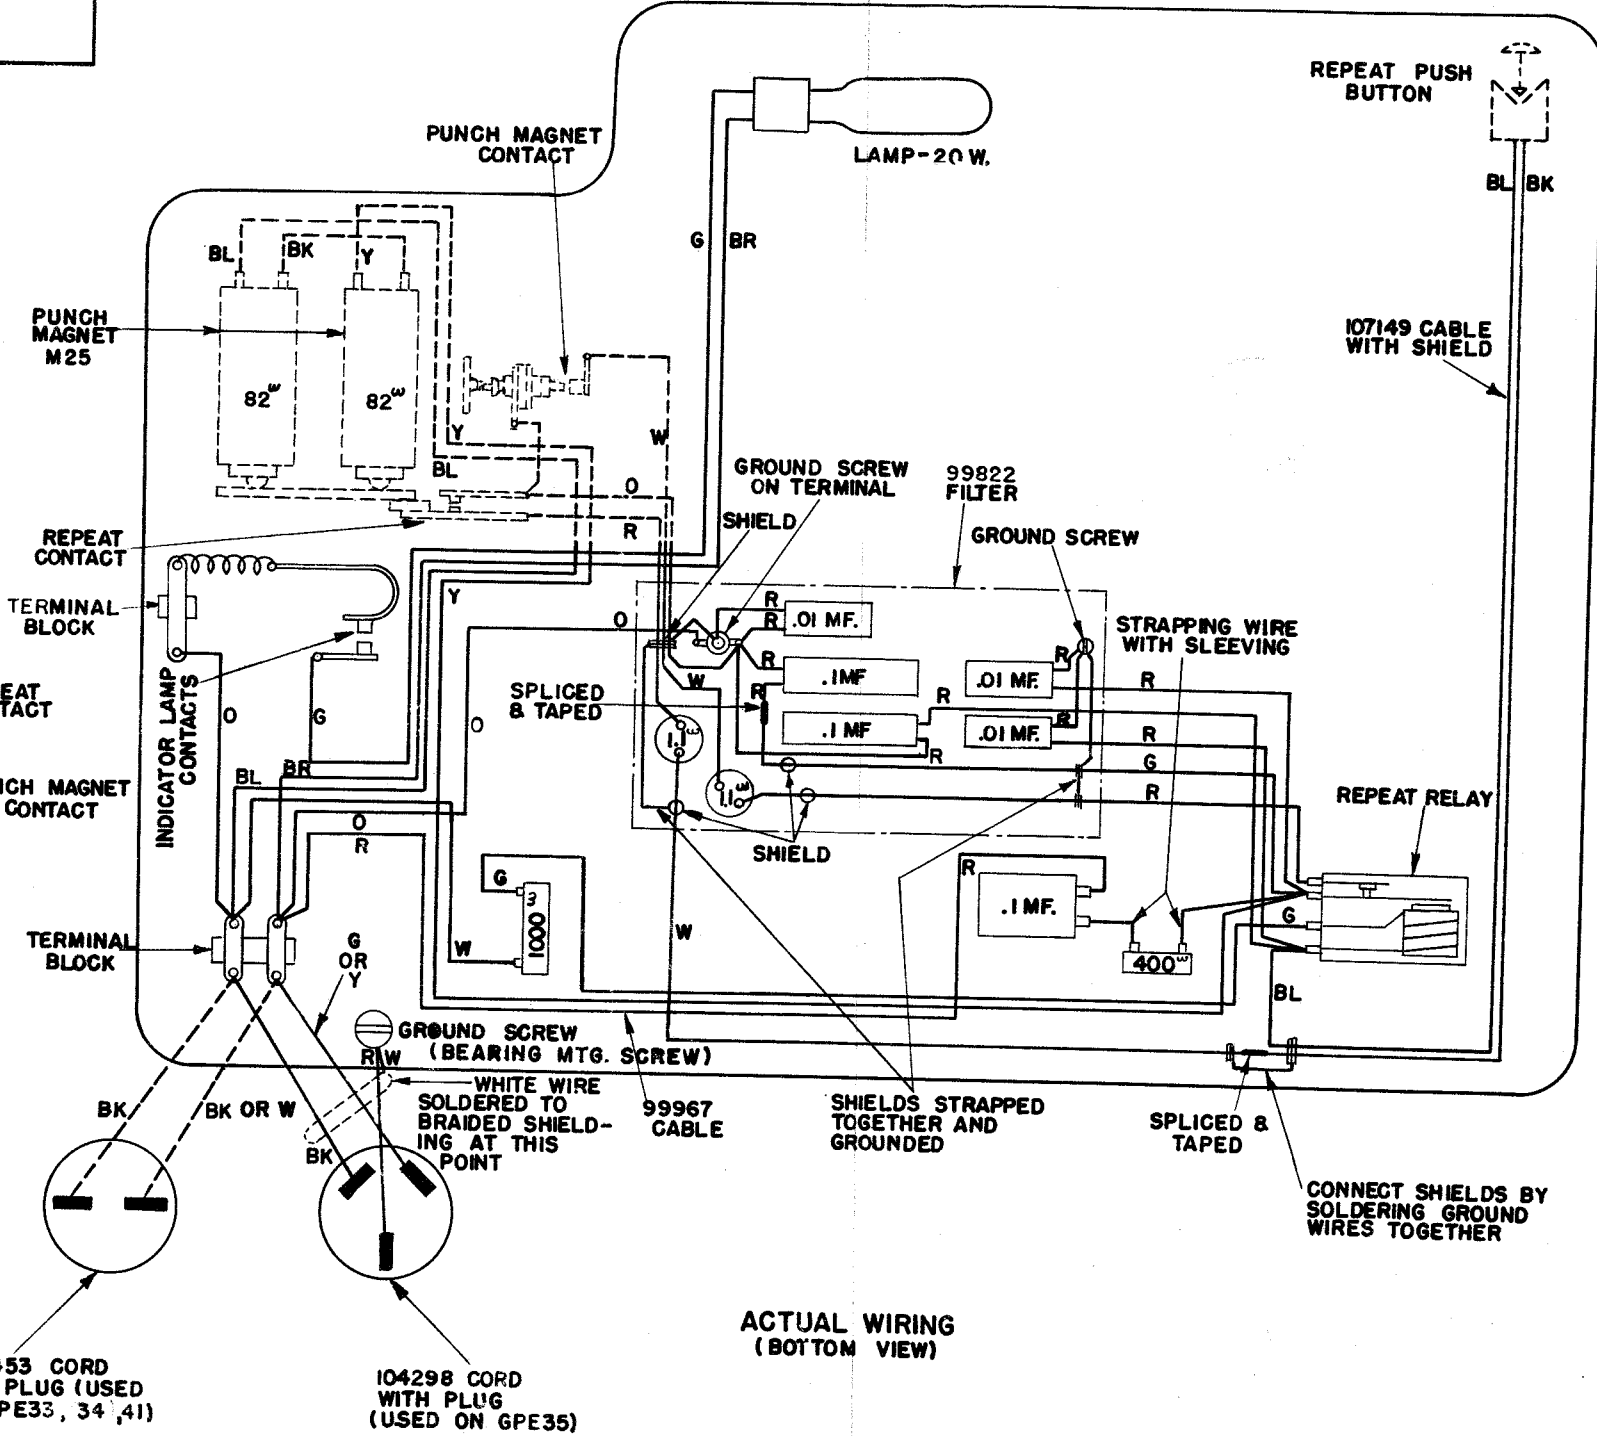

NO.	NOTES			
	WIRE COLOR CODE			
	CODE	SOLID COLOR OR TRACER IN WHITE WIRE	CODE	SOLID COLOR OR TRACER IN WHITE WIRE
1.	BL	- BLUE	O	- ORANGE
	BK	- BLACK	P	- PURPLE - RED & BLUE TRACER
	R	- RED	BR	- BROWN
	Y	- YELLOW	W	- WHITE
	G	- GREEN		
2.	CABLES: 99967 MAIN CABLE 107149 REPEAT MECH. CABLE			

FILE: G-28 AAA

WD-1987-K
 9-25-43

WIRING DIAGRAM

MODEL 14 PERFORATOR WITH RADIO FILTER

GPE33,34,35,39,41

DRAWN V.R.E. APPROVED
 ENG'R'D BW *Rab*

TELETYPE CORPORATION